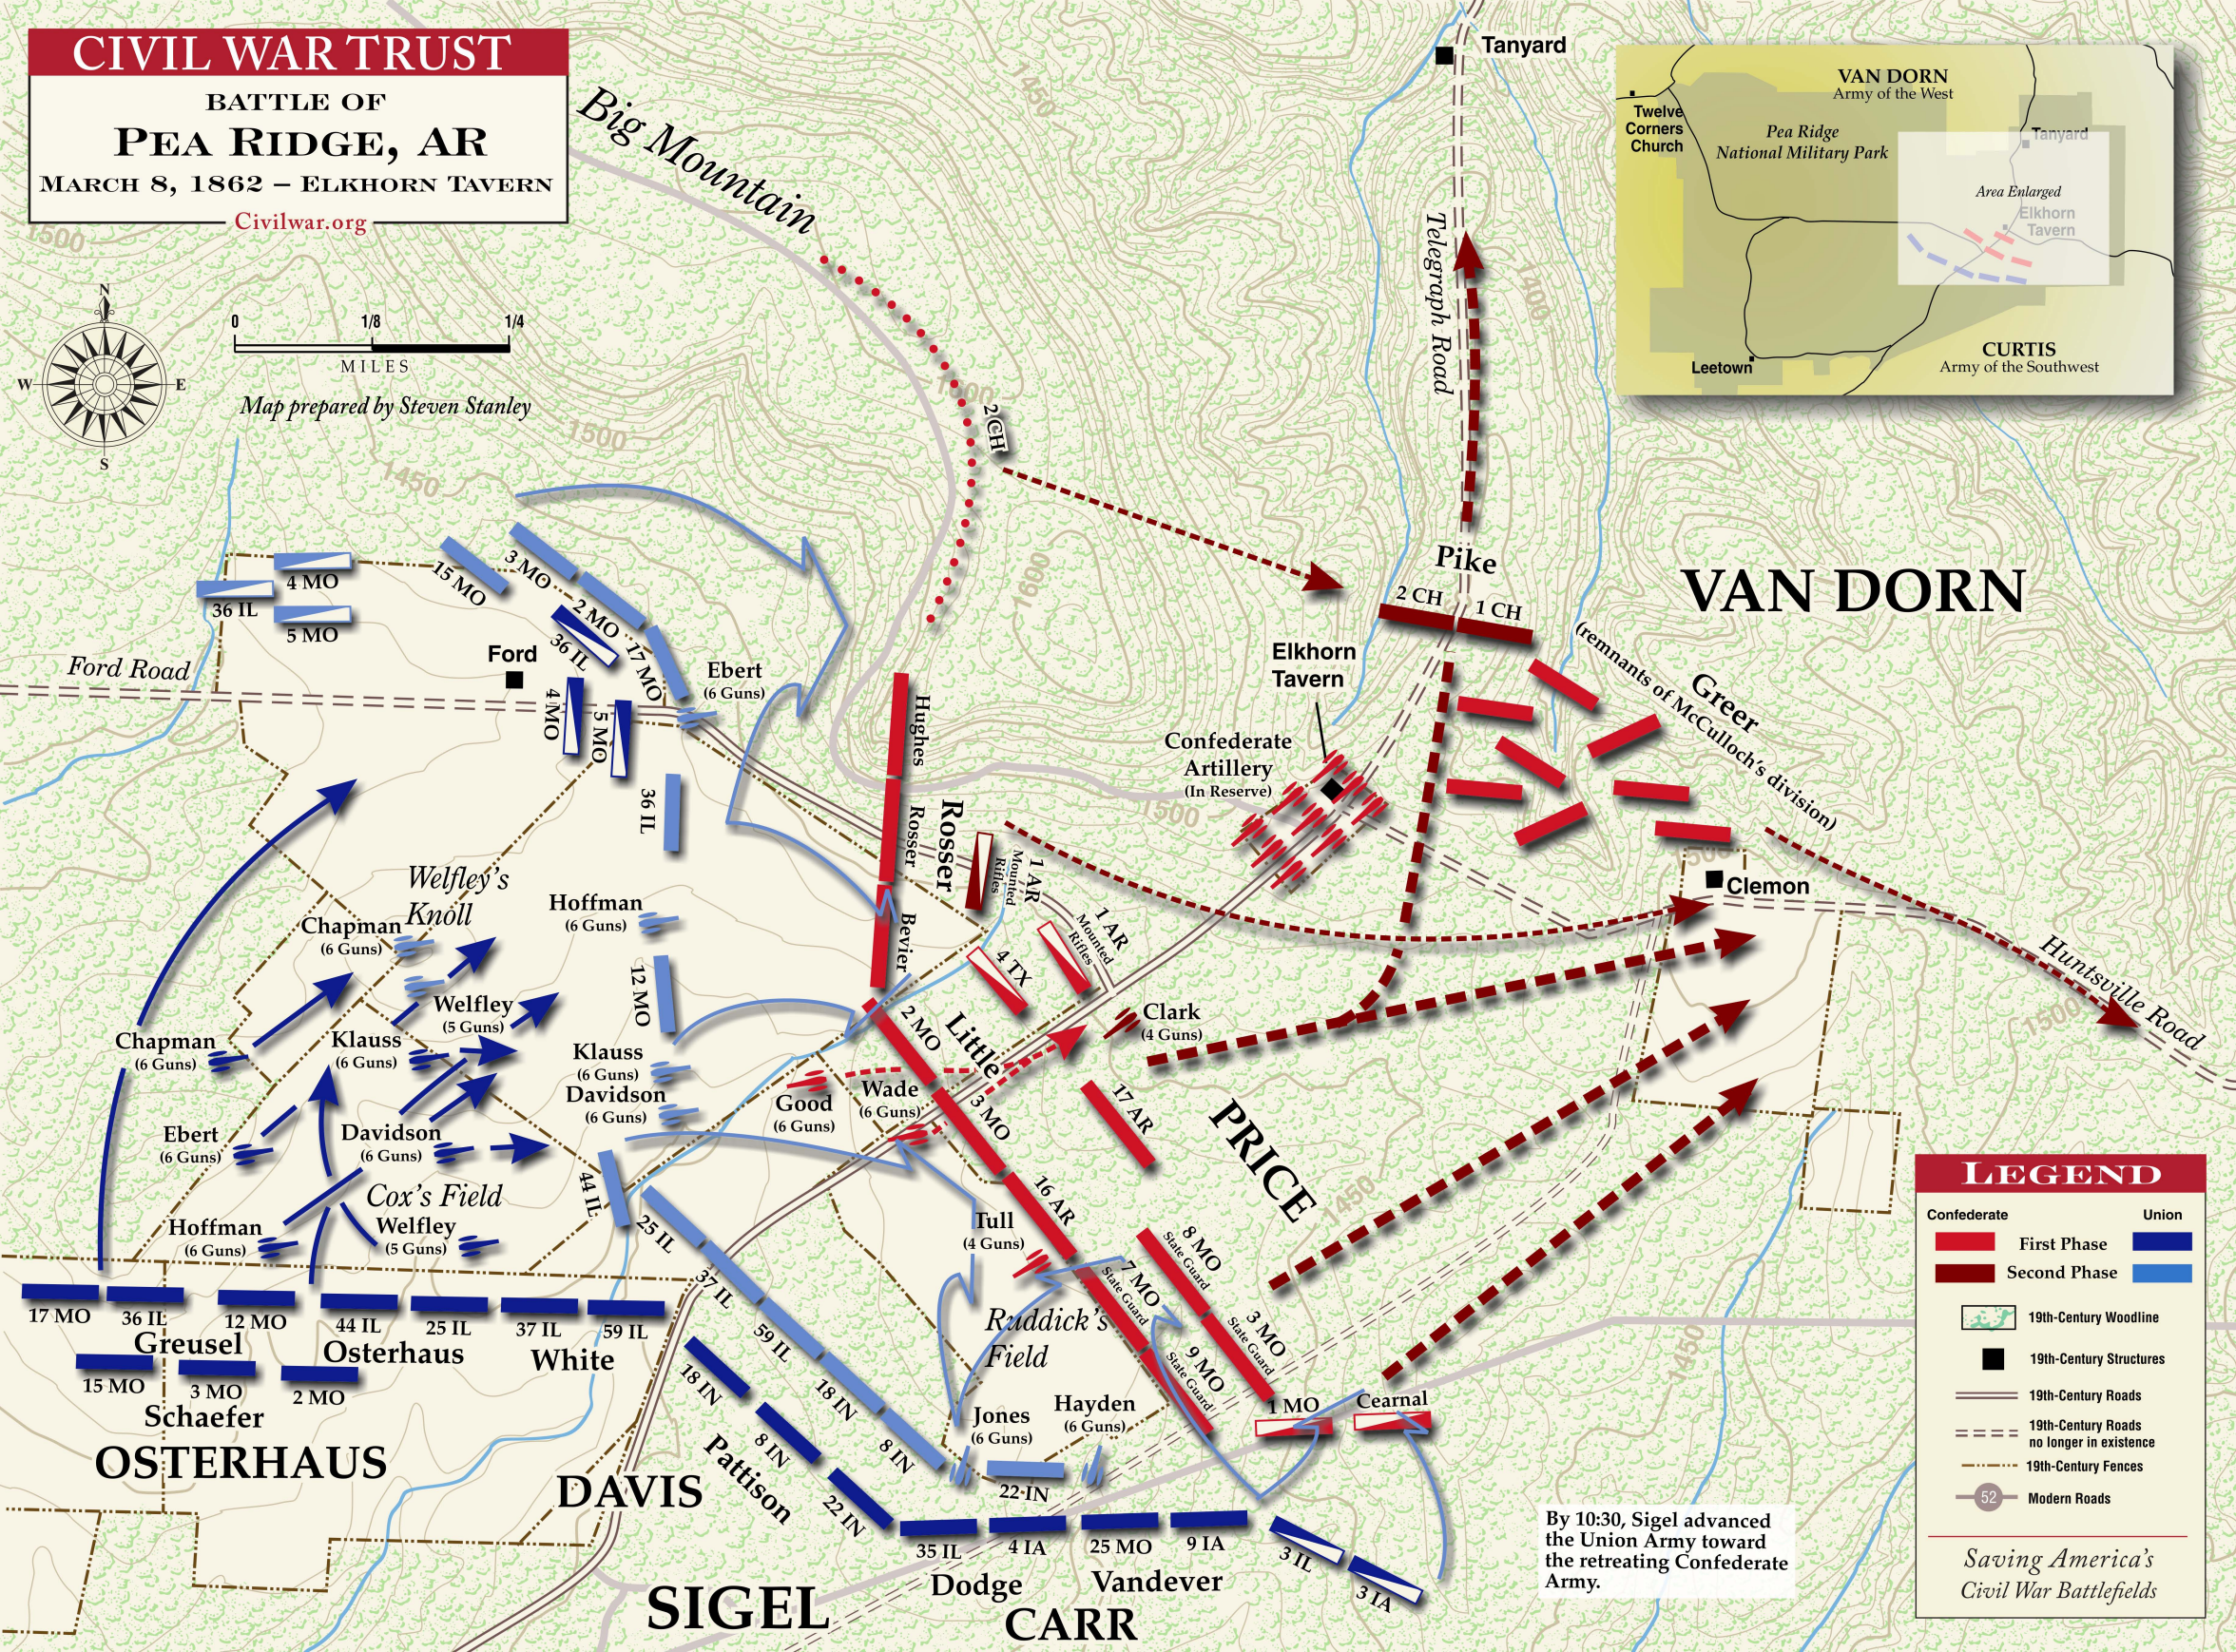

CIVIL WAR TRUST

BATTLE OF PEA RIDGE, AR

MARCH 8, 1862 – ELKHORN TAVERN

Civilwar.org

Map prepared by Steven Stanley

LEGEND

Confederate		Union	
	First Phase		
	Second Phase		
	19th-Century Woodline		
	19th-Century Structures		
	19th-Century Roads		
	19th-Century Roads no longer in existence		
	19th-Century Fences		
	Modern Roads		

Saving America's Civil War Battlefields

By 10:30, Sigel advanced the Union Army toward the retreating Confederate Army.