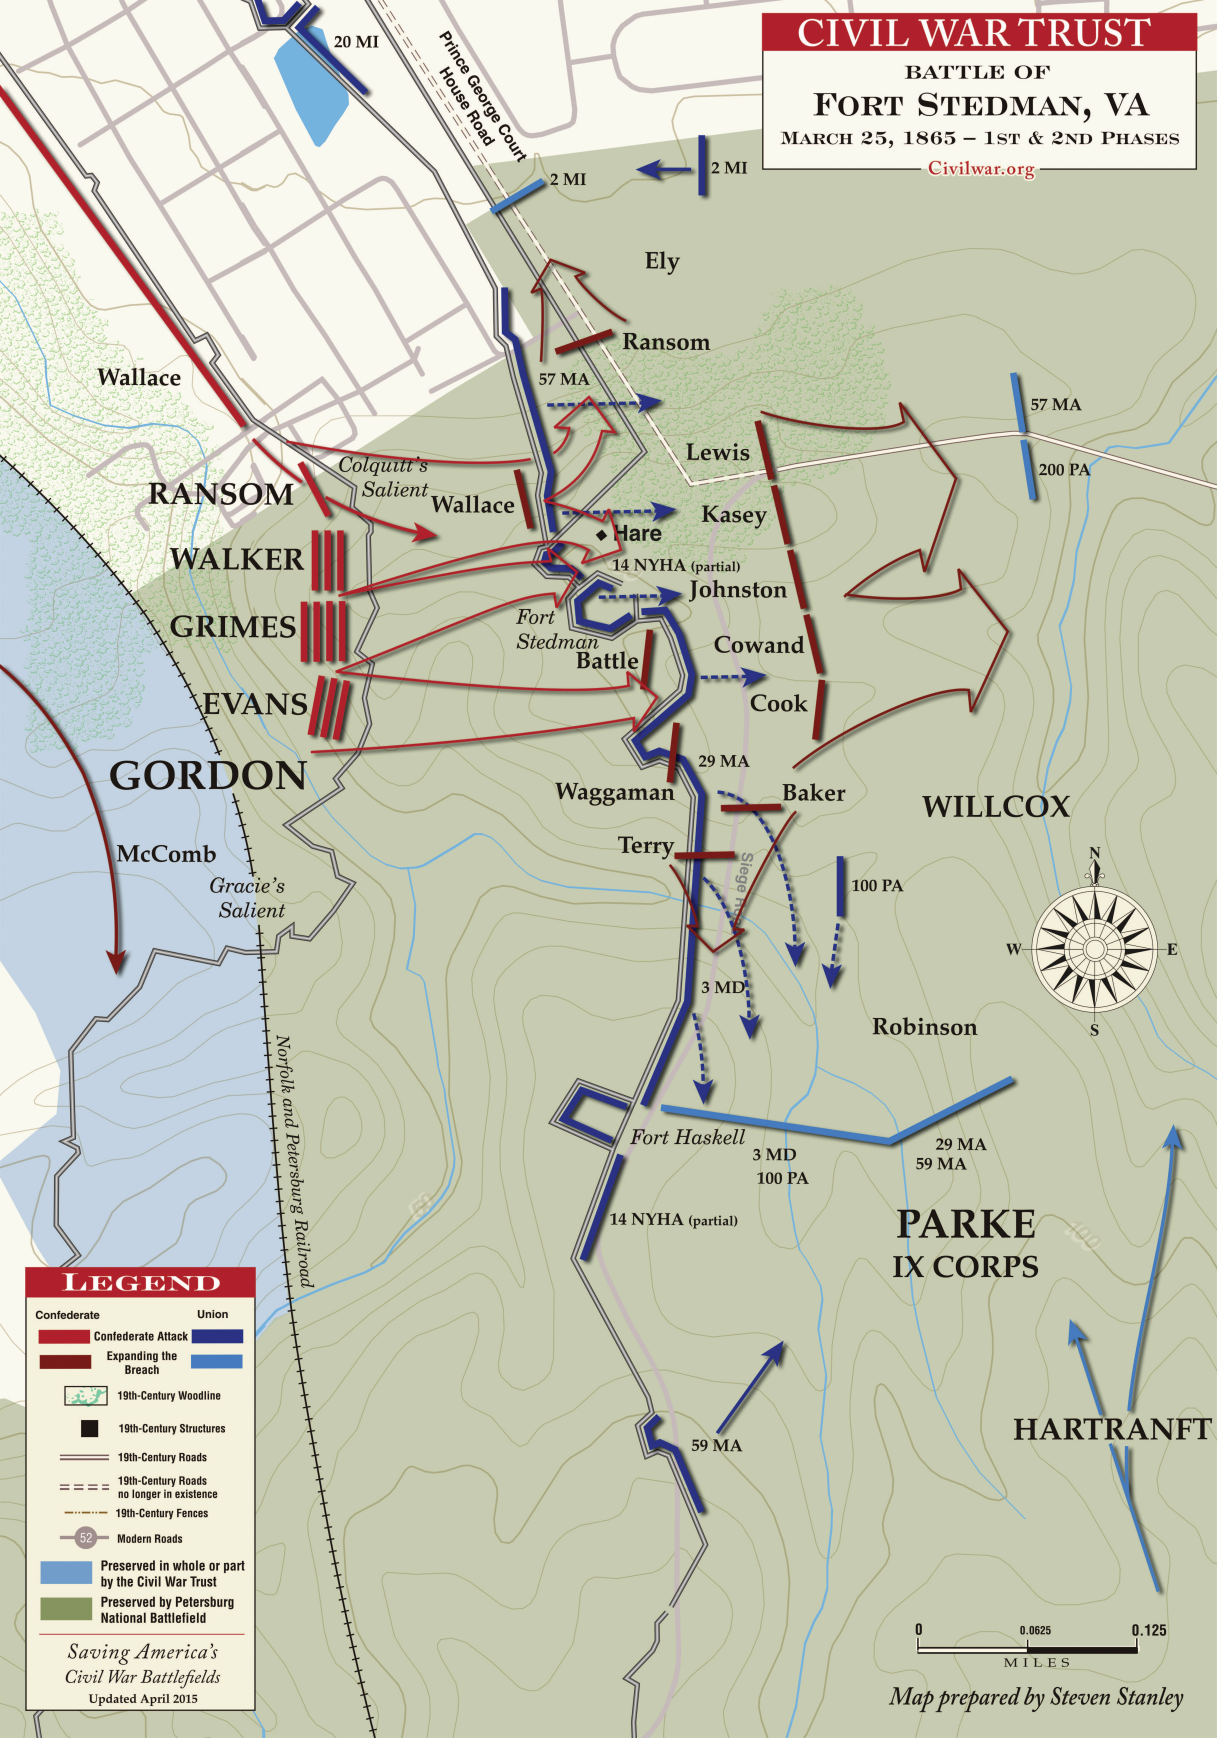

CIVIL WAR TRUST

BATTLE OF
FORT STEDMAN, VA
MARCH 25, 1865 – 1ST & 2ND PHASES

CivilWar.org

LEGEND

- | Confederate | Union |
|---|----------------------|
| Confederate Attack | Expanding the Breach |
| Expanding the Breach | Expanding the Breach |
| 19th-Century Woodline | |
| 19th-Century Structures | |
| 19th-Century Roads | |
| 19th-Century Roads no longer in existence | |
| 19th-Century Fences | |
| Modern Roads | |
| Preserved in whole or part by the Civil War Trust | |
| Preserved by Petersburg National Battlefield | |

*Saving America's
Civil War Battlefields*
Updated April 2015

Map prepared by Steven Stanley