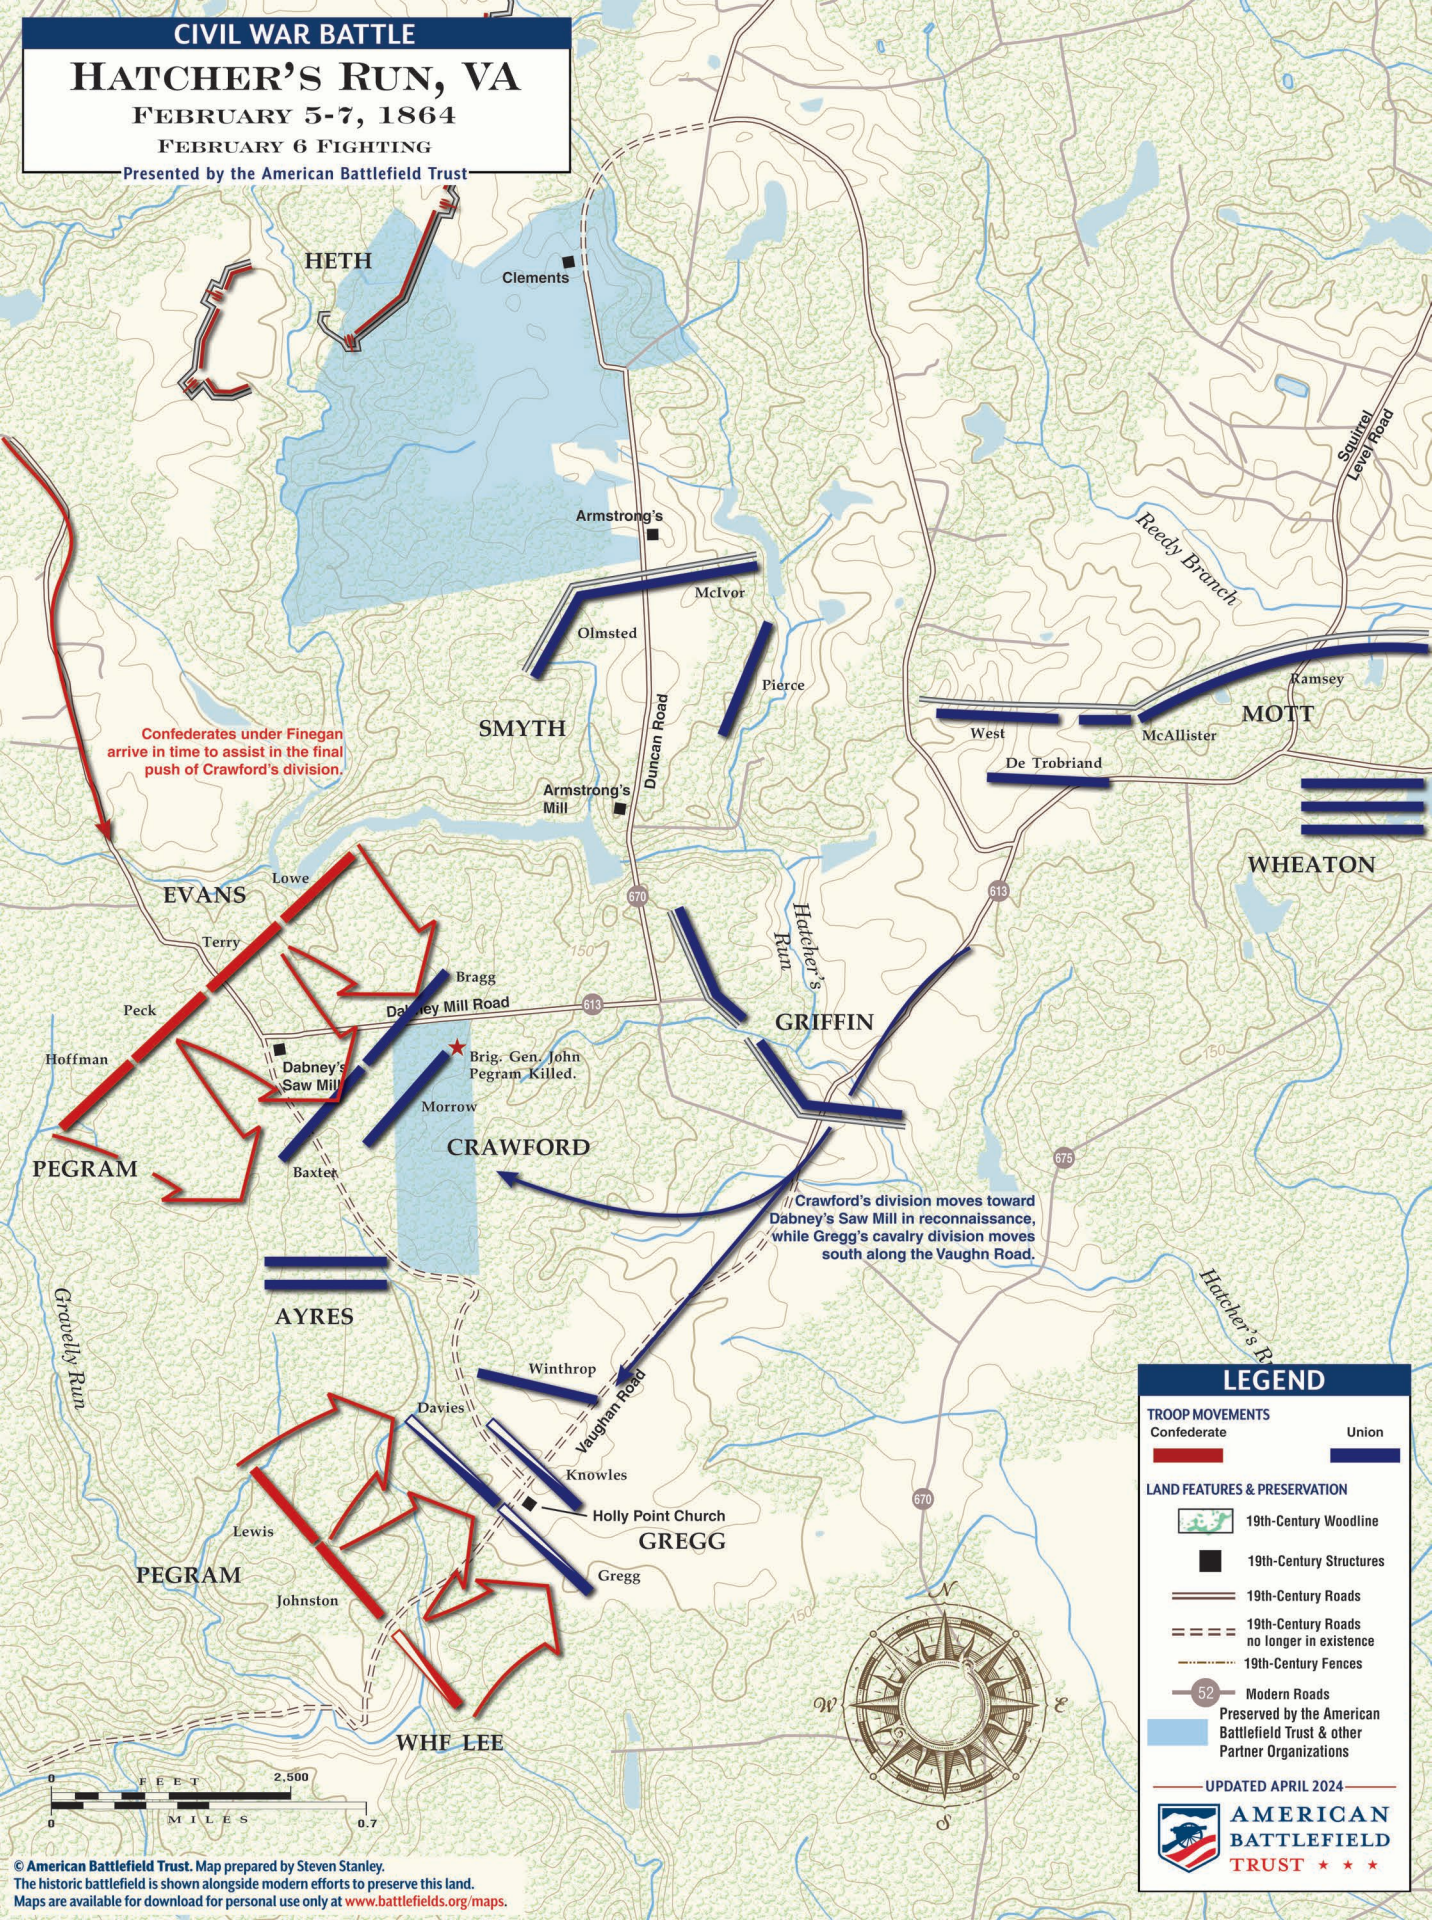

CIVIL WAR BATTLE

HATCHER'S RUN, VA

FEBRUARY 5-7, 1864

FEBRUARY 6 FIGHTING

Presented by the American Battlefield Trust

Confederates under Finegan arrive in time to assist in the final push of Crawford's division.

Crawford's division moves toward Dabney's Saw Mill in reconnaissance, while Gregg's cavalry division moves south along the Vaughn Road.

Brig. Gen. John Pegram Killed.

LEGEND

TROOP MOVEMENTS

Confederate	Union

LAND FEATURES & PRESERVATION

- 19th-Century Woodline
- 19th-Century Structures
- 19th-Century Roads
- 19th-Century Roads no longer in existence
- 19th-Century Fences
- Modern Roads Preserved by the American Battlefield Trust & other Partner Organizations