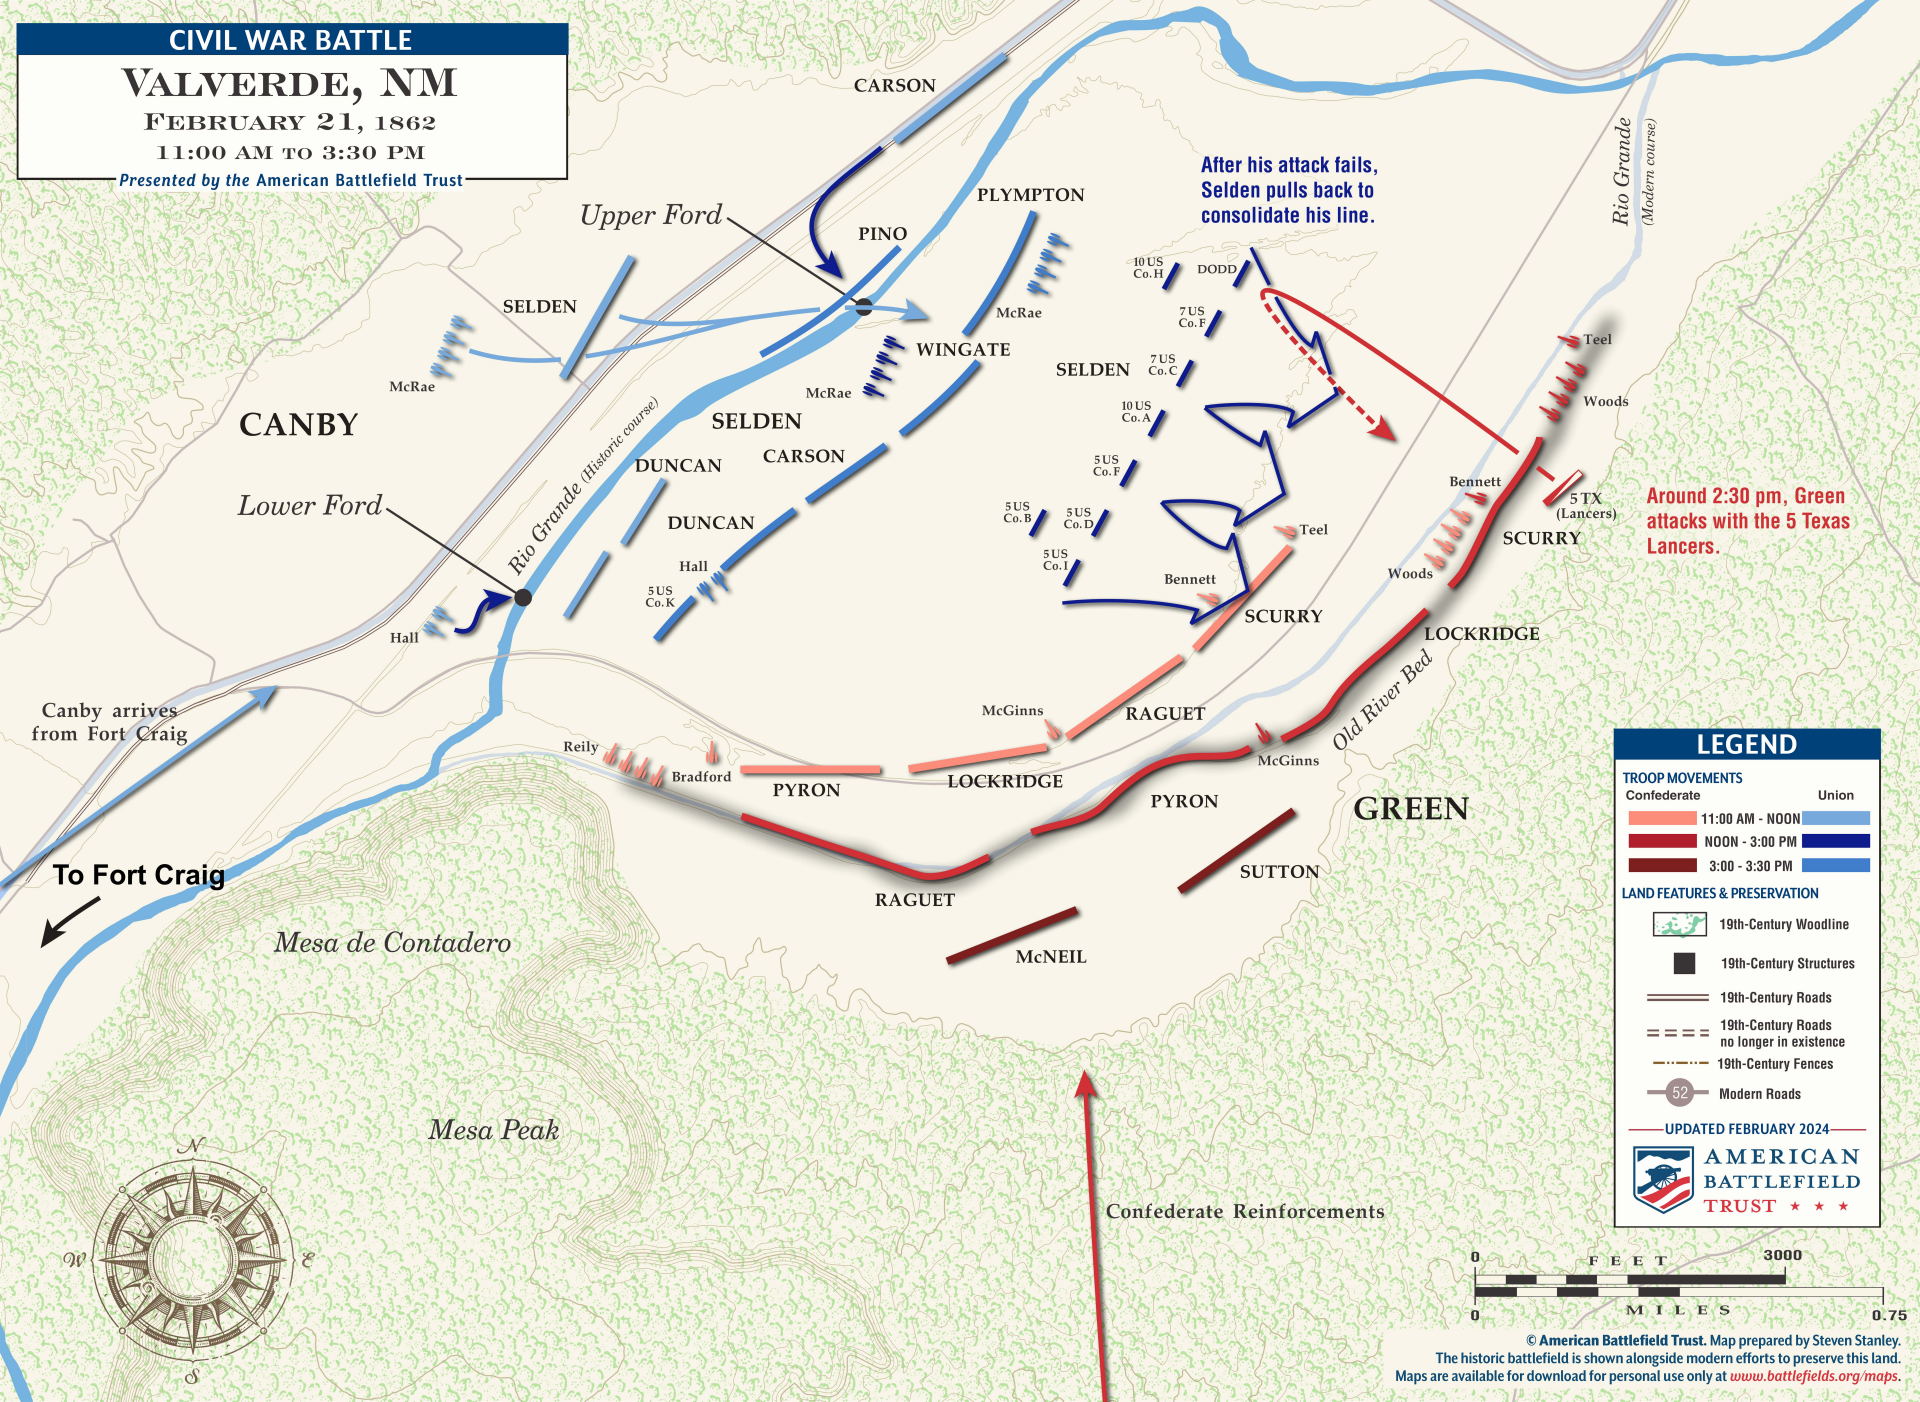

CIVIL WAR BATTLE

VALVERDE, NM

FEBRUARY 21, 1862

11:00 AM TO 3:30 PM

Presented by the American Battlefield Trust

After his attack fails, Selden pulls back to consolidate his line.

Around 2:30 pm, Green attacks with the 5 Texas Lancers.

LEGEND

TROOP MOVEMENTS

Confederate	Union
11:00 AM - NOON	Blue
NOON - 3:00 PM	Dark Blue
3:00 - 3:30 PM	Light Blue

LAND FEATURES & PRESERVATION

- 19th-Century Woodline
- 19th-Century Structures
- 19th-Century Roads
- 19th-Century Roads no longer in existence
- 19th-Century Fences
- Modern Roads